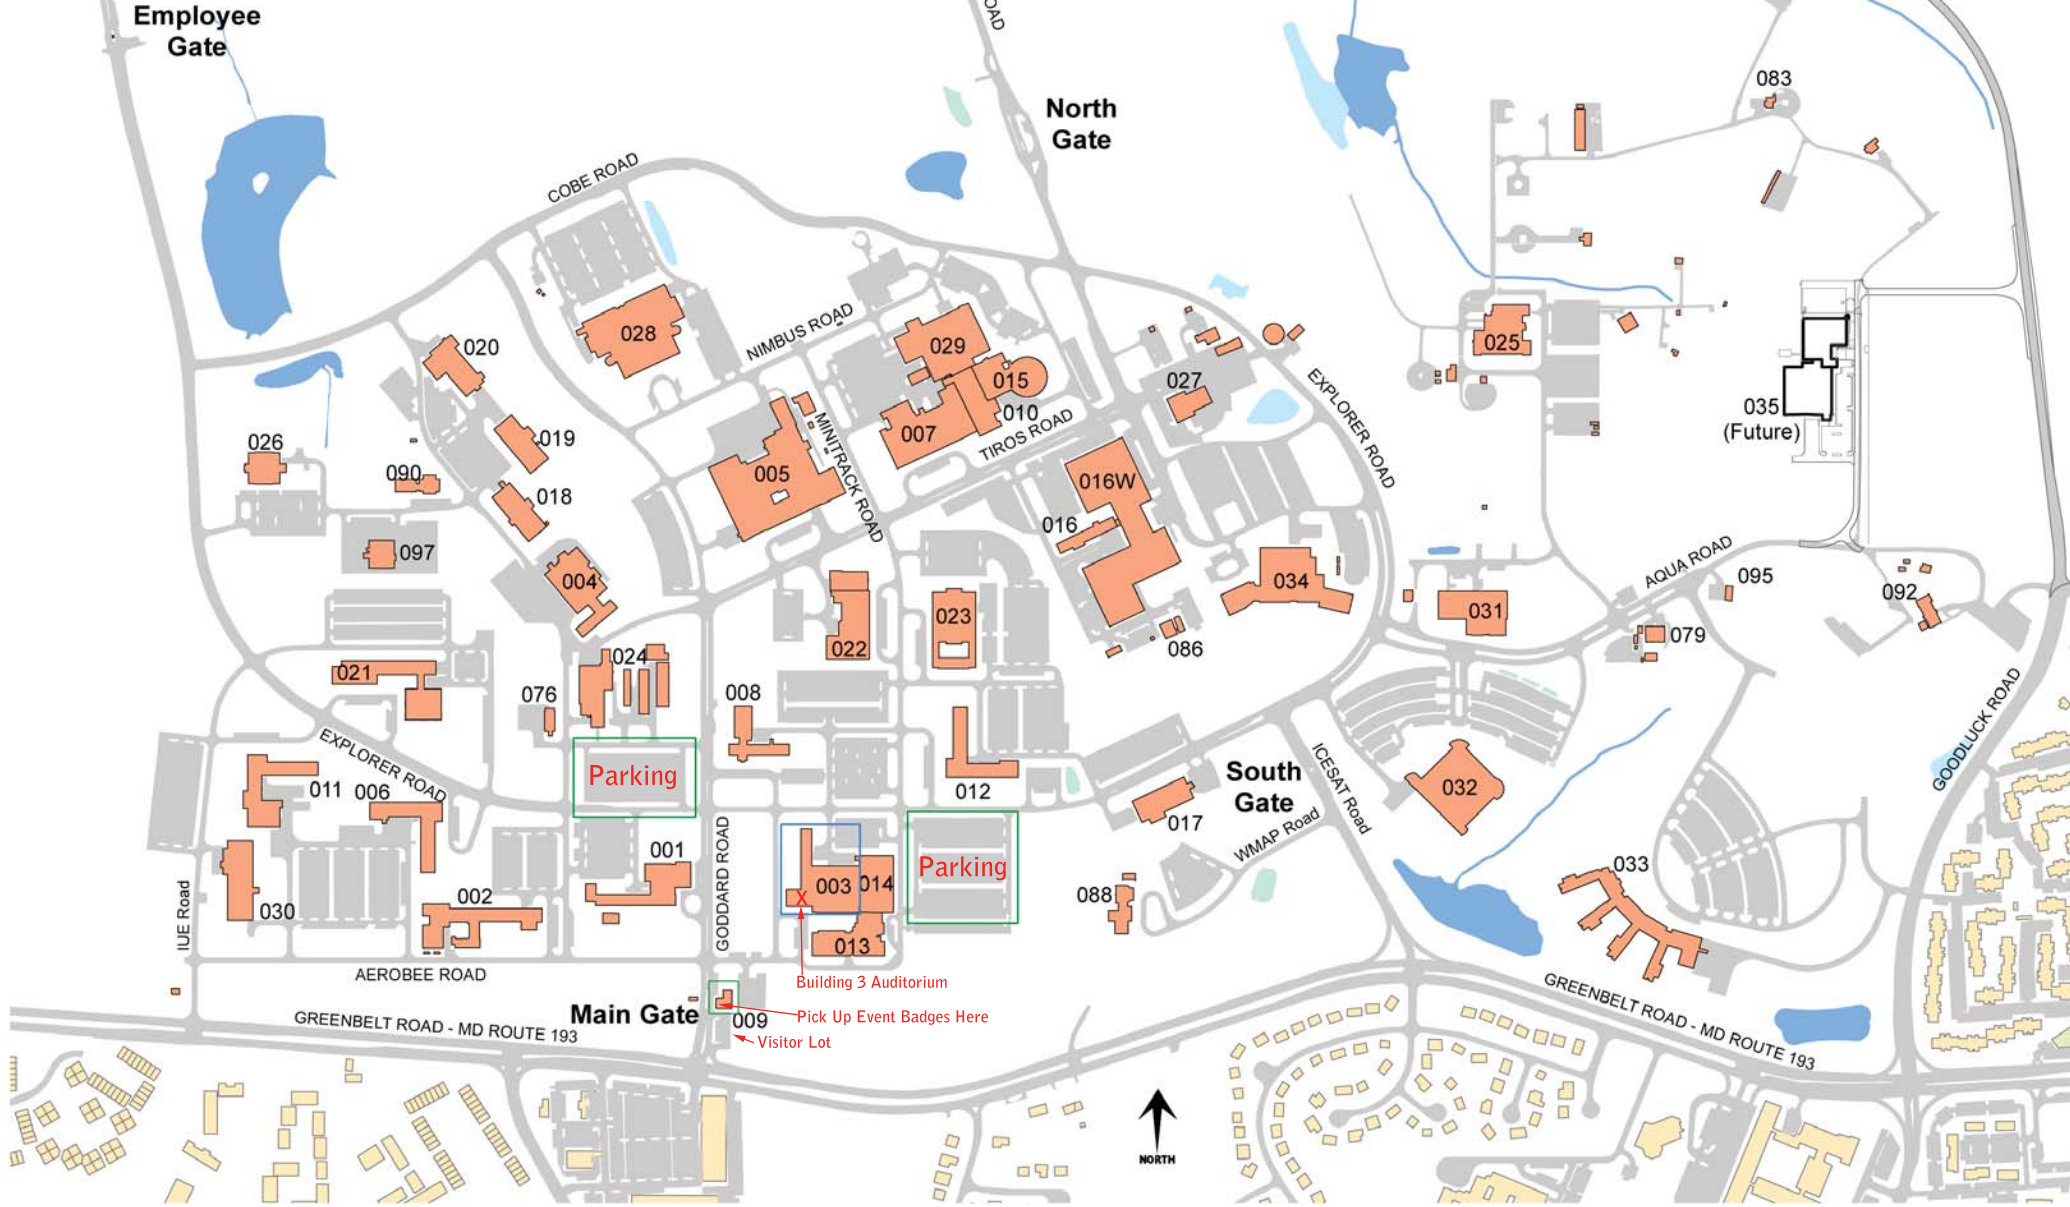

Goddard Space Flight Center

Greenbelt, Maryland

Employee Gate

North Gate

Parking

Parking

South Gate

Main Gate

Building 3 Auditorium

Pick Up Event Badges Here

Visitor Lot

NORTH